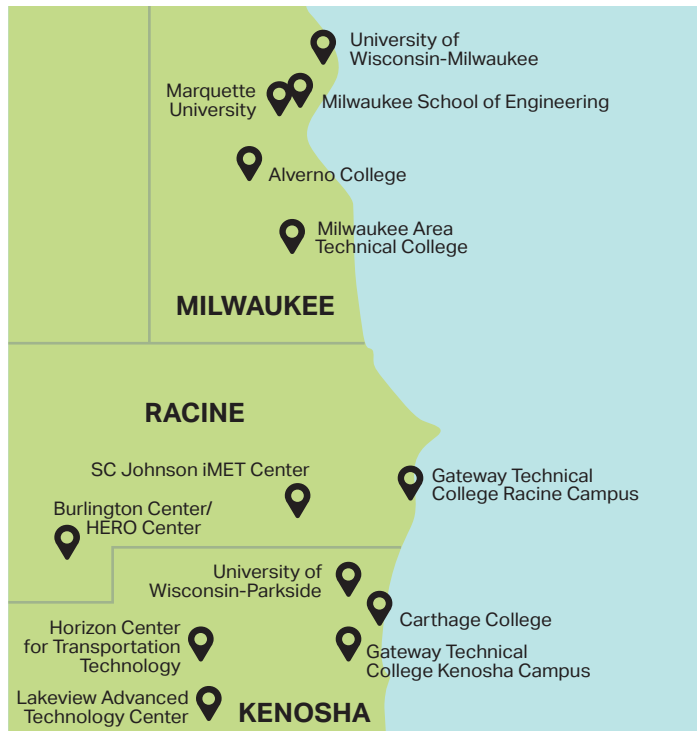

## A prime location for continuing education

Whether it's one of Gateway Technical College's four Racine County campuses and centers, or a quick commute to some of the state's leading private, public and religious colleges and universities, you can take the next step in your education journey right here in Racine County.

## Did You Know?

Gateway has more than 37 separate transfer arrangements with local four-year colleges and universities, for those students wanting to pursue additional education opportunities upon completion of their Gateway program.

## Area Colleges & Universities

Racine County's proximity to Milwaukee and Kenosha means convenient access to many great higher educational institutions, including:

- **Gateway Technical College**

Racine County is proud to be home to Gateway Technical College's **Burlington Center**, **HERO Center**, **Racine Campus** and **SC Johnson iMET Center**. At Gateway, students receive an industry-focused education that is flexible, accessible, and affordable.

- **University of Wisconsin-Parkside**

UW-Parkside is one of 13 four-year campuses in the University of Wisconsin System. UW Parkside is located in Somers, Wisconsin, between Racine and Kenosha on 700 acres with natural prairies and woodlands. Enrollment is 5,300 students.